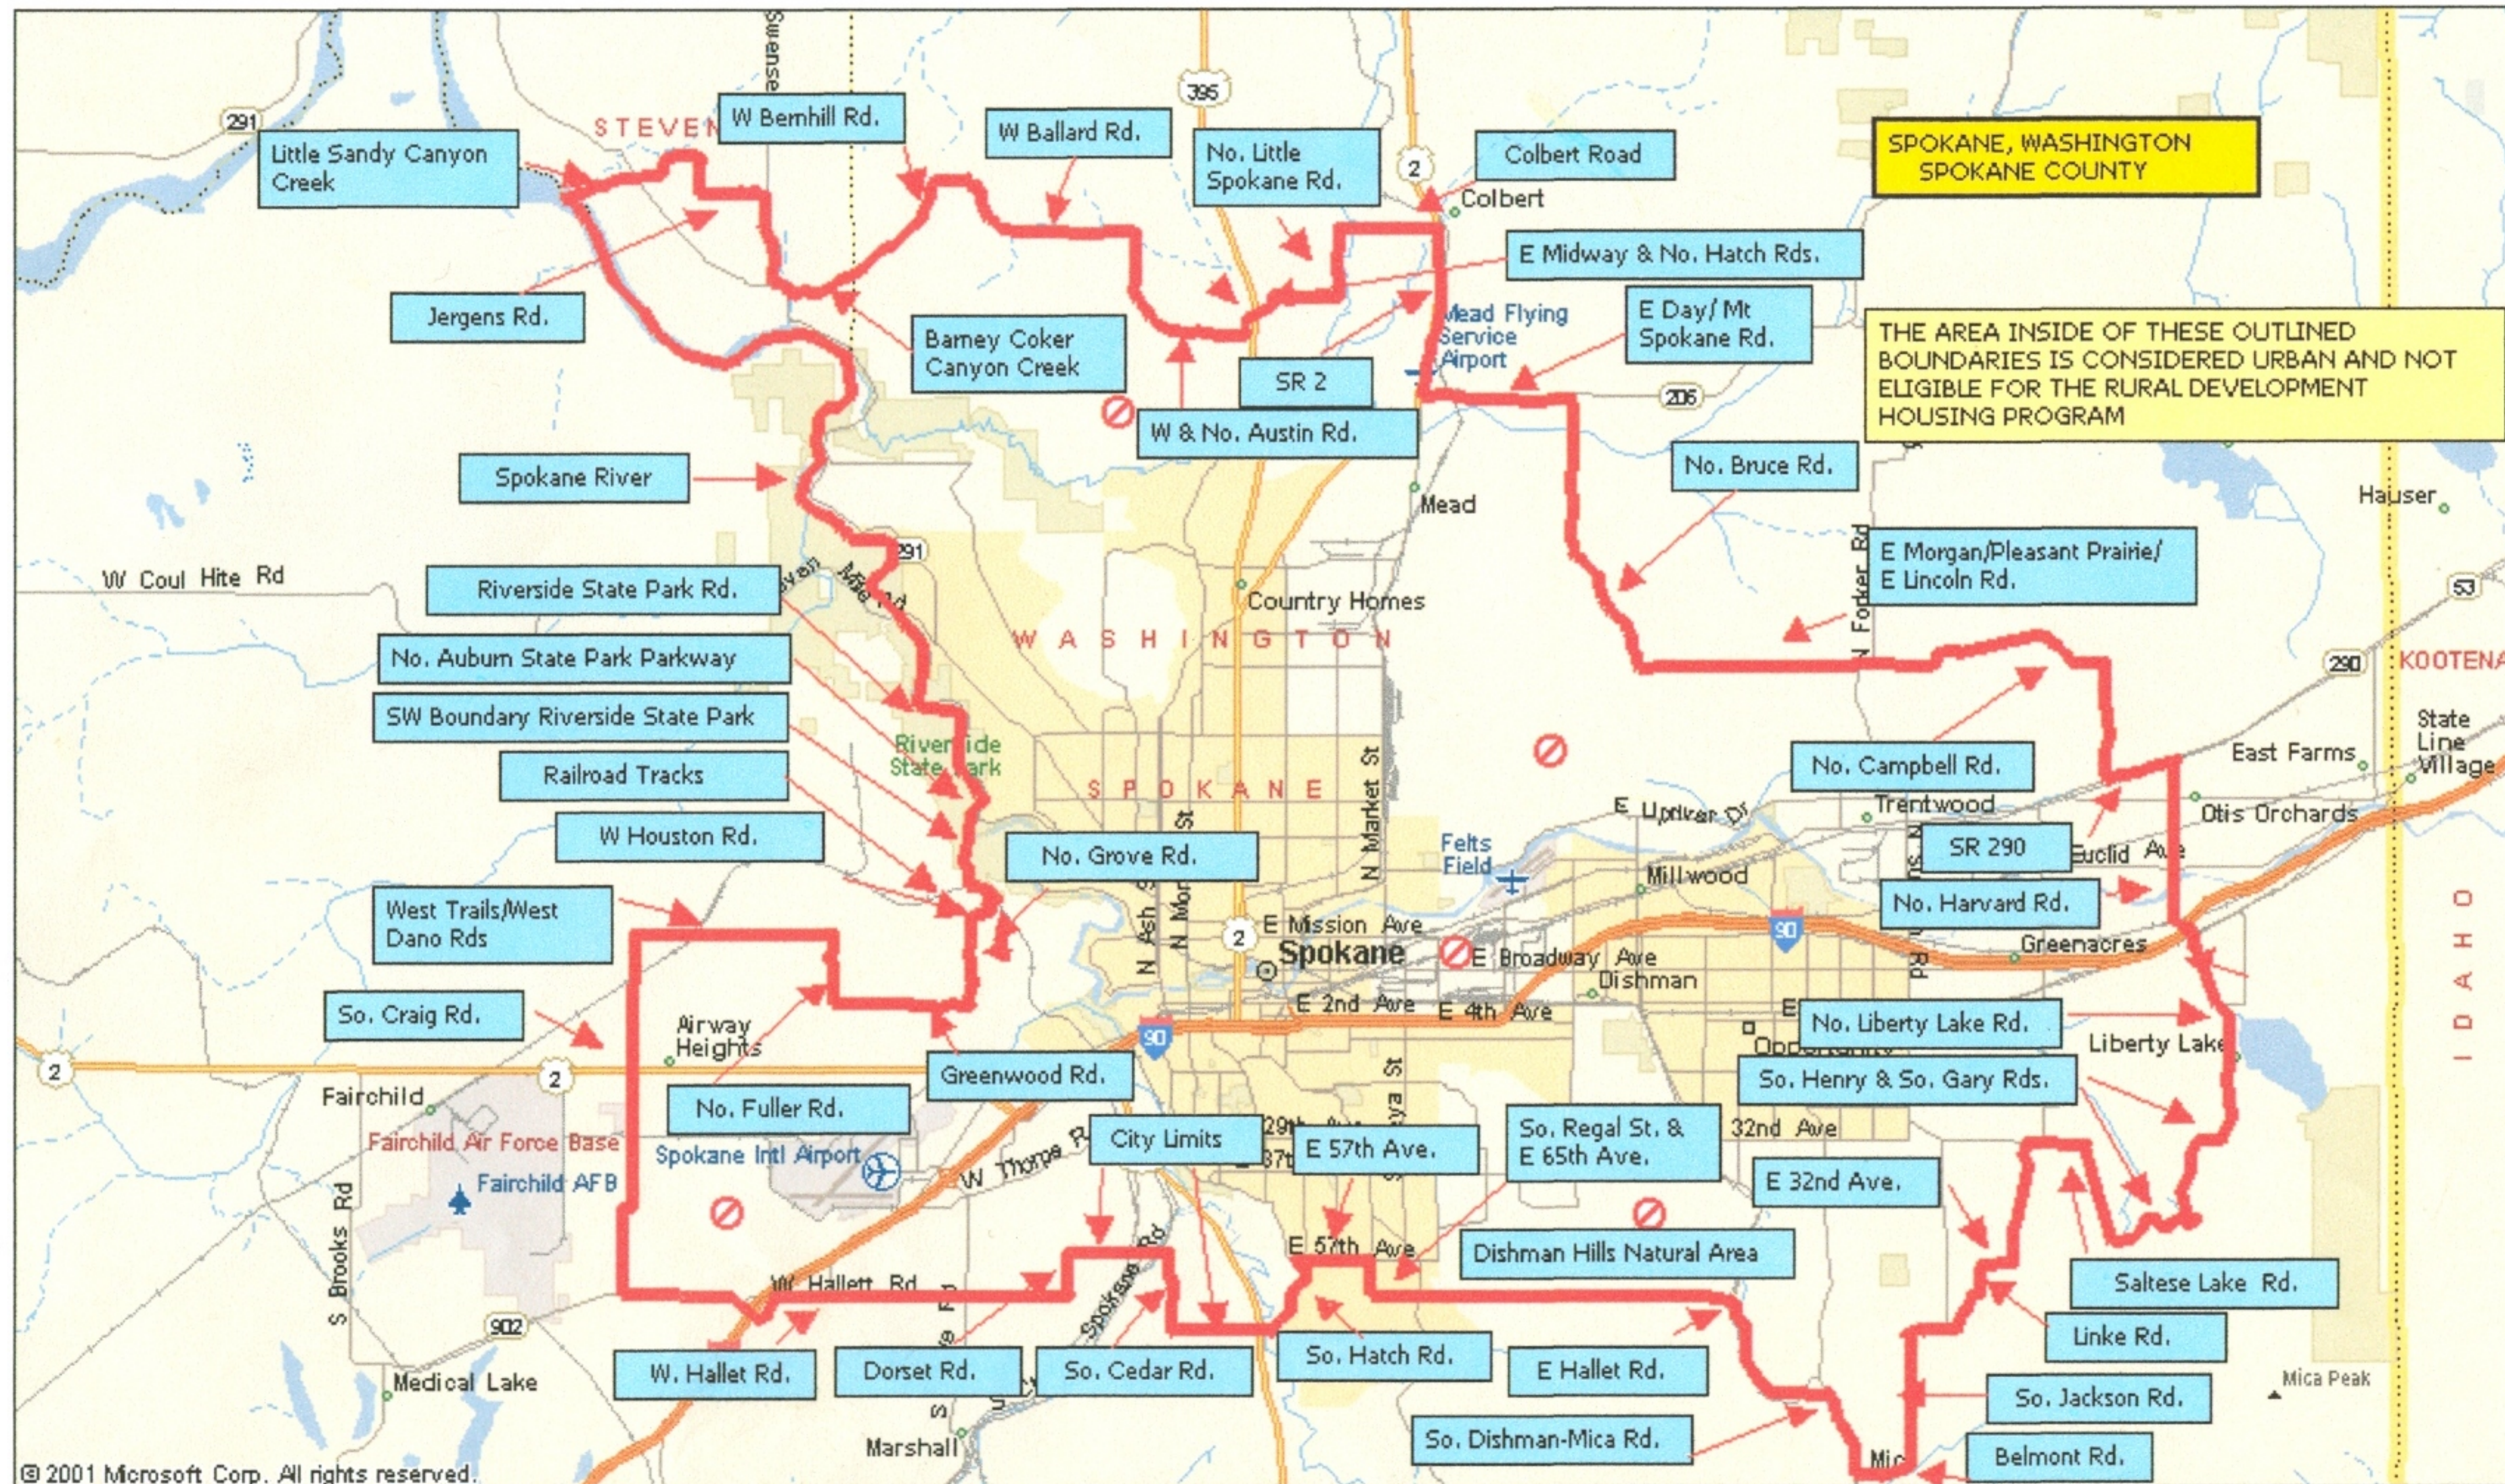

# USDA RURAL DEVELOPMENT INELIGIBLE AREA MAP SPOKANE COUNTY

© 2001 Microsoft Corp. All rights reserved.

For current information, check:  
<http://eligibility.sc.egov.usda.gov>

EFFECTIVE 11-01-2003